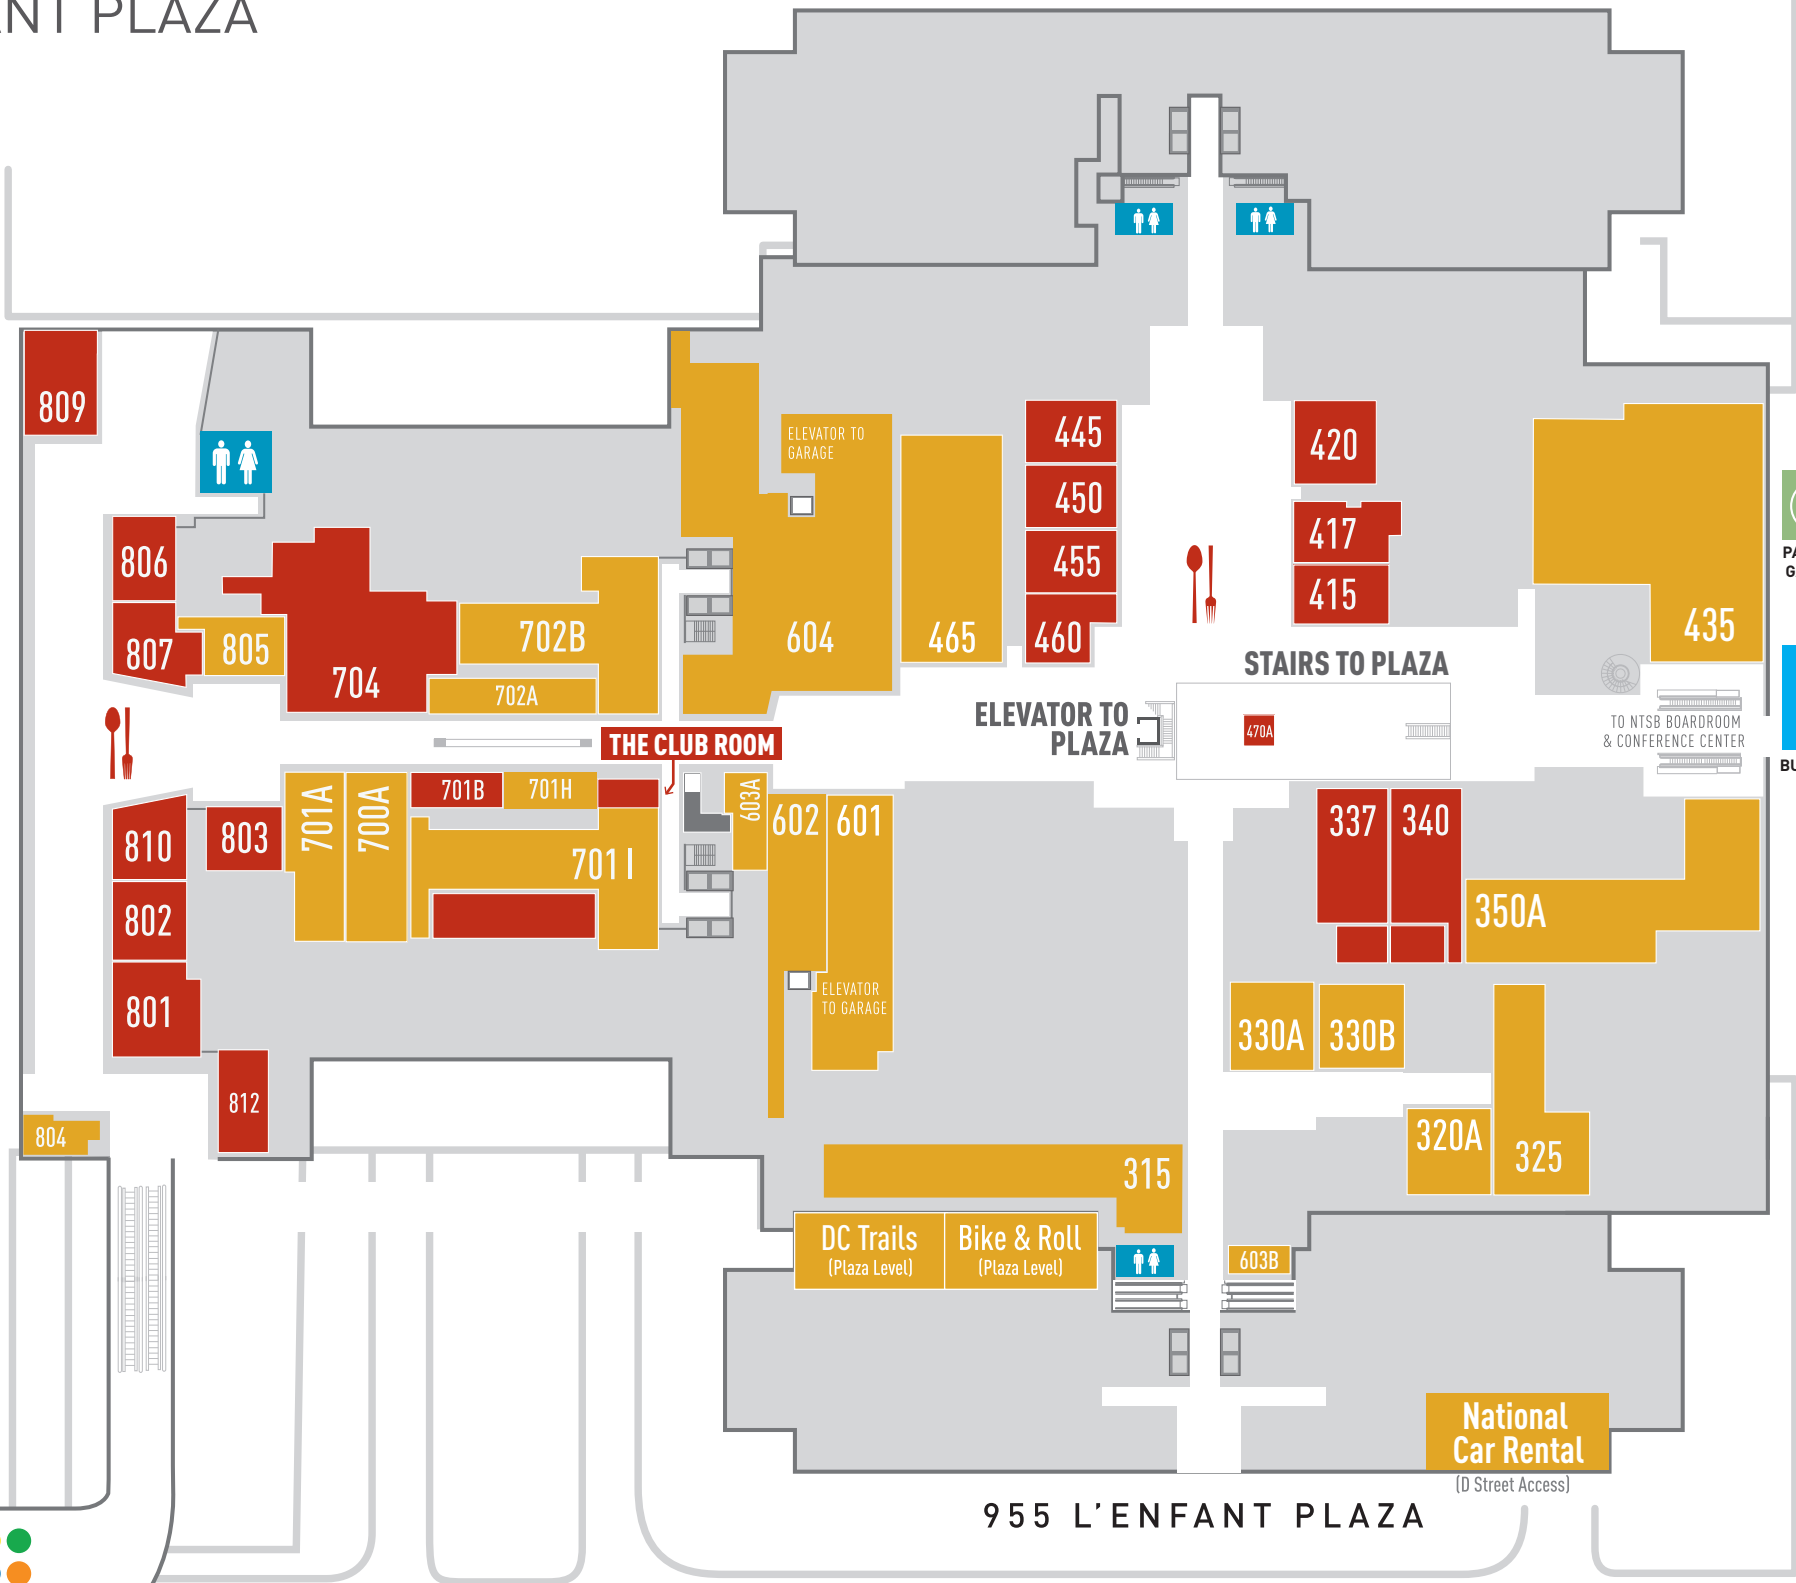

L'ENFANT PLAZA

**1,400
PARKING
SPACES**

**5
METRO
LINES**

**40+
RESTAURANTS
& SHOPS**

**RIGHT AROUND
THE CORNER.
SHOP.DINE.RELAX.**

METRO & WALKING

Four of the five Washington, D.C. subway lines converge at the L'Enfant Plaza Metro Station. L'Enfant Plaza is just a couple of blocks from the Smithsonian Castle, and minutes away from DC's National Mall, the International Spy Museum, and the Potomac Rivers Southwest Waterfront.

**To inquire about group reservations in the
Club Room, please call 202.485.3300.
shoplenfant.com**

L'ENFANT PLAZA

- Restrooms
- Parking Garage Entrance/Exit
- Bus Drop Off
- Restaurants
- Shops & Services

PLAZA LEVEL

40+
RESTAURANTS
AND SHOPS

RESTAURANTS

Amsterdam Falafelshop	420
Au Bon Pain	807
Auntie Anne's Pretzels	460
Brown Bag	803
California Tortilla	335
Charley's Philly Steaks	455
Church's Chicken	337
Five Guys	809
Gourmet Too	704
Jamba Juice	470A
Maizal	450
Mamma Illardo's Pizzeria	805
Moe's Southwest Grill	802
Panda Express	415
Pho Express	806
Potbelly	801
Rice Bar	417
Roti Mediterranean Grill	810
Sandella's Flatbread Café	701B
Starbucks	812
Subway	445

shoplenfant.com

D STREET

10TH STREET/L'ENFANT PLAZA PROMENADE