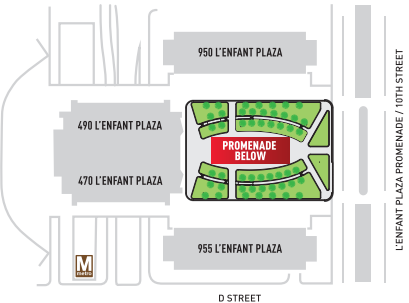

L'ENFANT PLAZA

**1,400
PARKING
SPACES**

**5
METRO
LINES**

**40+
RESTAURANTS
& SHOPS**

**RIGHT AROUND
THE CORNER.
SHOP.DINE.RELAX.**

METRO & WALKING

Four of the five Washington, D.C. subway lines converge at the L'Enfant Plaza Metro Station. L'Enfant Plaza is just a couple of blocks from the Smithsonian Castle, and minutes away from DC's National Mall, the International Spy Museum, and the Potomac Rivers Southwest Waterfront.

DRIVING & PARKING

With 1,400 parking spaces available, L'Enfant Plaza commuters, business travelers and tourists can quickly and easily reach all of their metropolitan destinations.

TOUR BUSES

Tour buses welcome! L'Enfant Plaza offers a meal voucher program for groups by providing an accessible and discounted dining package. For more information please call 202.485.3300.

**To inquire about group reservations in the
Club Room, please call 202.485.3300.
shoplenfant.com**

L'ENFANT PLAZA

- Restrooms
- Parking Garage Entrance/Exit
- Bus Drop Off
- Restaurants
- Shops & Services

shoplenfant.com

D STREET

10TH STREET/L'ENFANT PLAZA PROMENADE