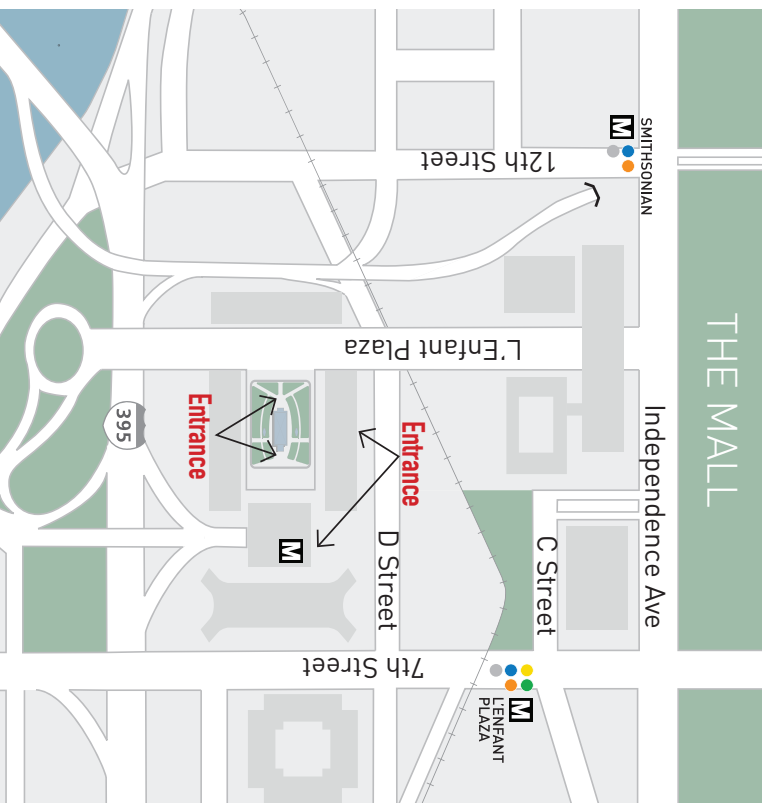

**RIGHT AROUND
THE CORNER.
SHOP.DINE.RELAX.**

L'ENFANT PLAZA

IT ALL STARTS HERE

**Just a 5 minute walk (south)
from Smithsonian Castle**

JBG SMITH

202.485.3300

429 L'Enfant Plaza, SW
Washington, DC 20024

shoplenfant.com

L'ENFANT PLAZA

**1,400
PARKING
SPACES**

**5
METRO
LINES**

**40+
RESTAURANTS
& SHOPS**

**RIGHT AROUND
THE CORNER.
SHOP.DINE.RELAX.**

METRO & WALKING

Four of the five Washington, D.C. subway lines converge at the L'Enfant Plaza Metro Station. L'Enfant Plaza is just a couple of blocks from the Smithsonian Castle, and minutes away from DC's National Mall, the International Spy Museum, and the Potomac Rivers Southwest Waterfront.

DRIVING & PARKING

With 1,400 parking spaces available, L'Enfant Plaza commuters, business travelers and tourists can quickly and easily reach all of their metropolitan destinations.

TOUR BUSES

Tour buses welcome! L'Enfant Plaza offers a meal voucher program for groups by providing an accessible and discounted dining package. For more information please call 202.485.3300.

shoplenfant.com

D STREET

10TH STREET/L'ENFANT PLAZA PROMENADE