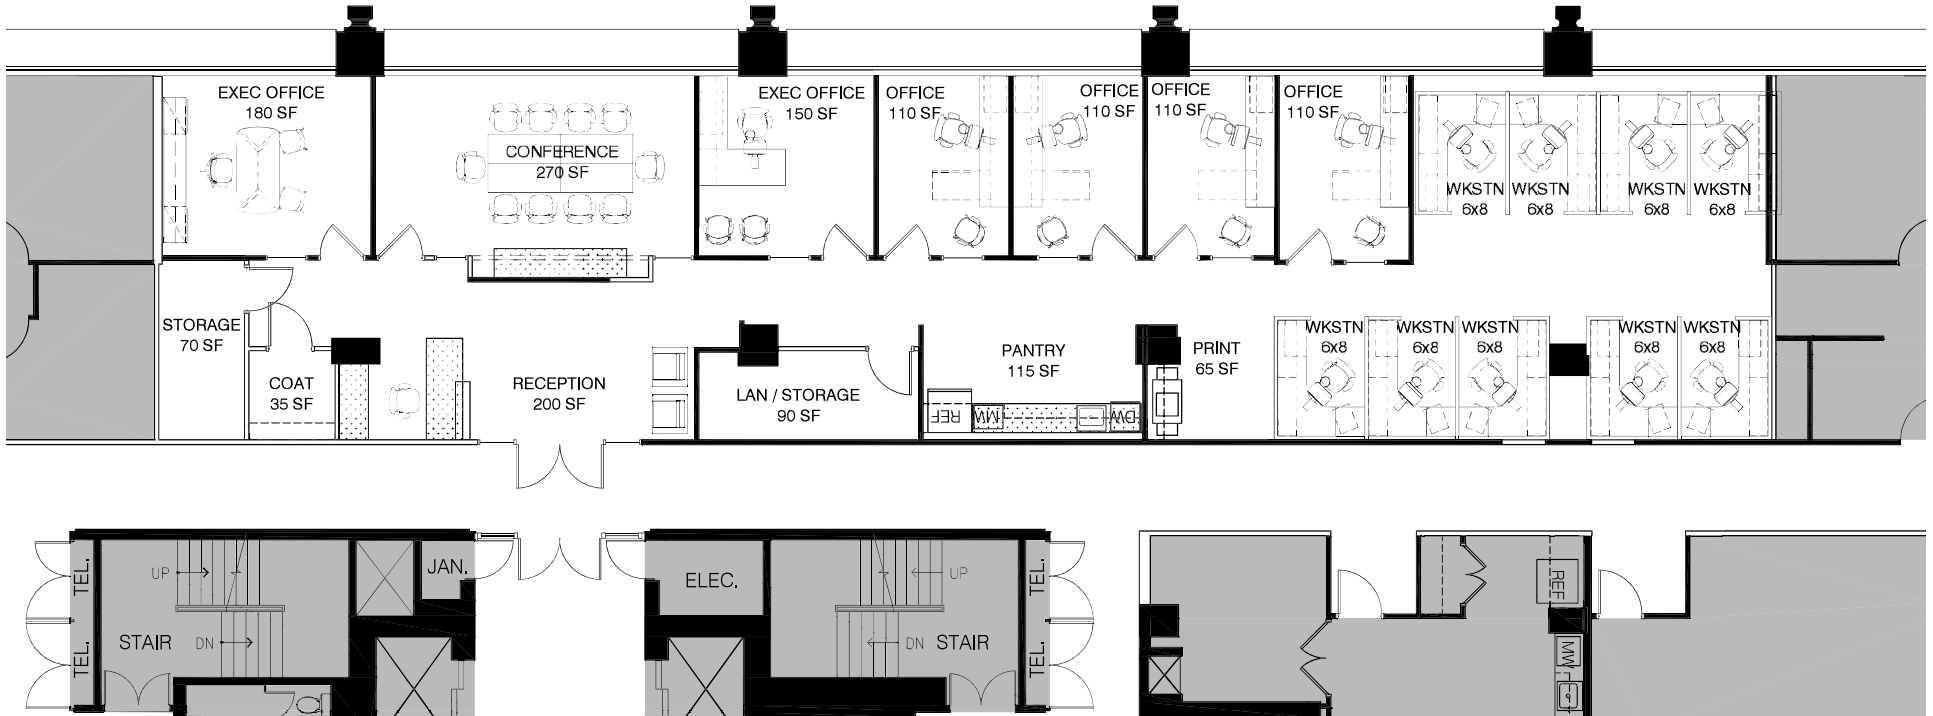

SUITE 1400 & 1450 SF	
3,512 RSF	
EXEC	2
OFFICE	4
WTKS	9
RECEPT	1
TOTAL	16

WKSTNS	10
OFFICES	3
TOTAL STAFF	13
SUITE 6500	
APPROX. 3,366 RSF	