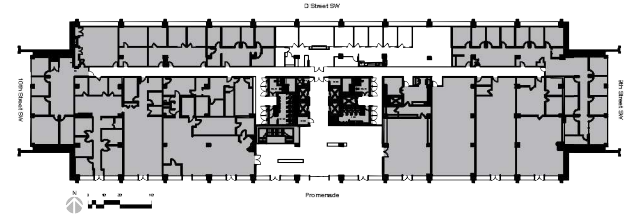

SUITE 1400 & 1450 SF	
3,512 RSF	
EXEC	2
OFFICE	4
WTKS	9
RECEPT	1
TOTAL	16

WKSTNS	10
OFFICES	3
TOTAL STAFF	13
SUITE 6500	
APPROX. 3,366 RSF	